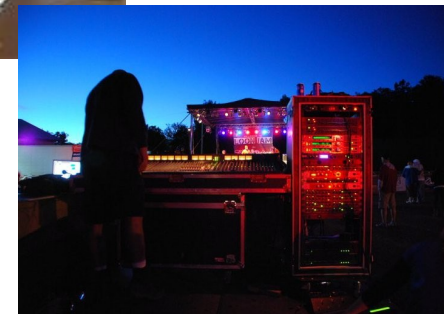

2011 S. Minnesota Ave ~ Sioux Falls, SD
(605) 331-1404 or (800) 691-5311
www.dakotaentertainment.com